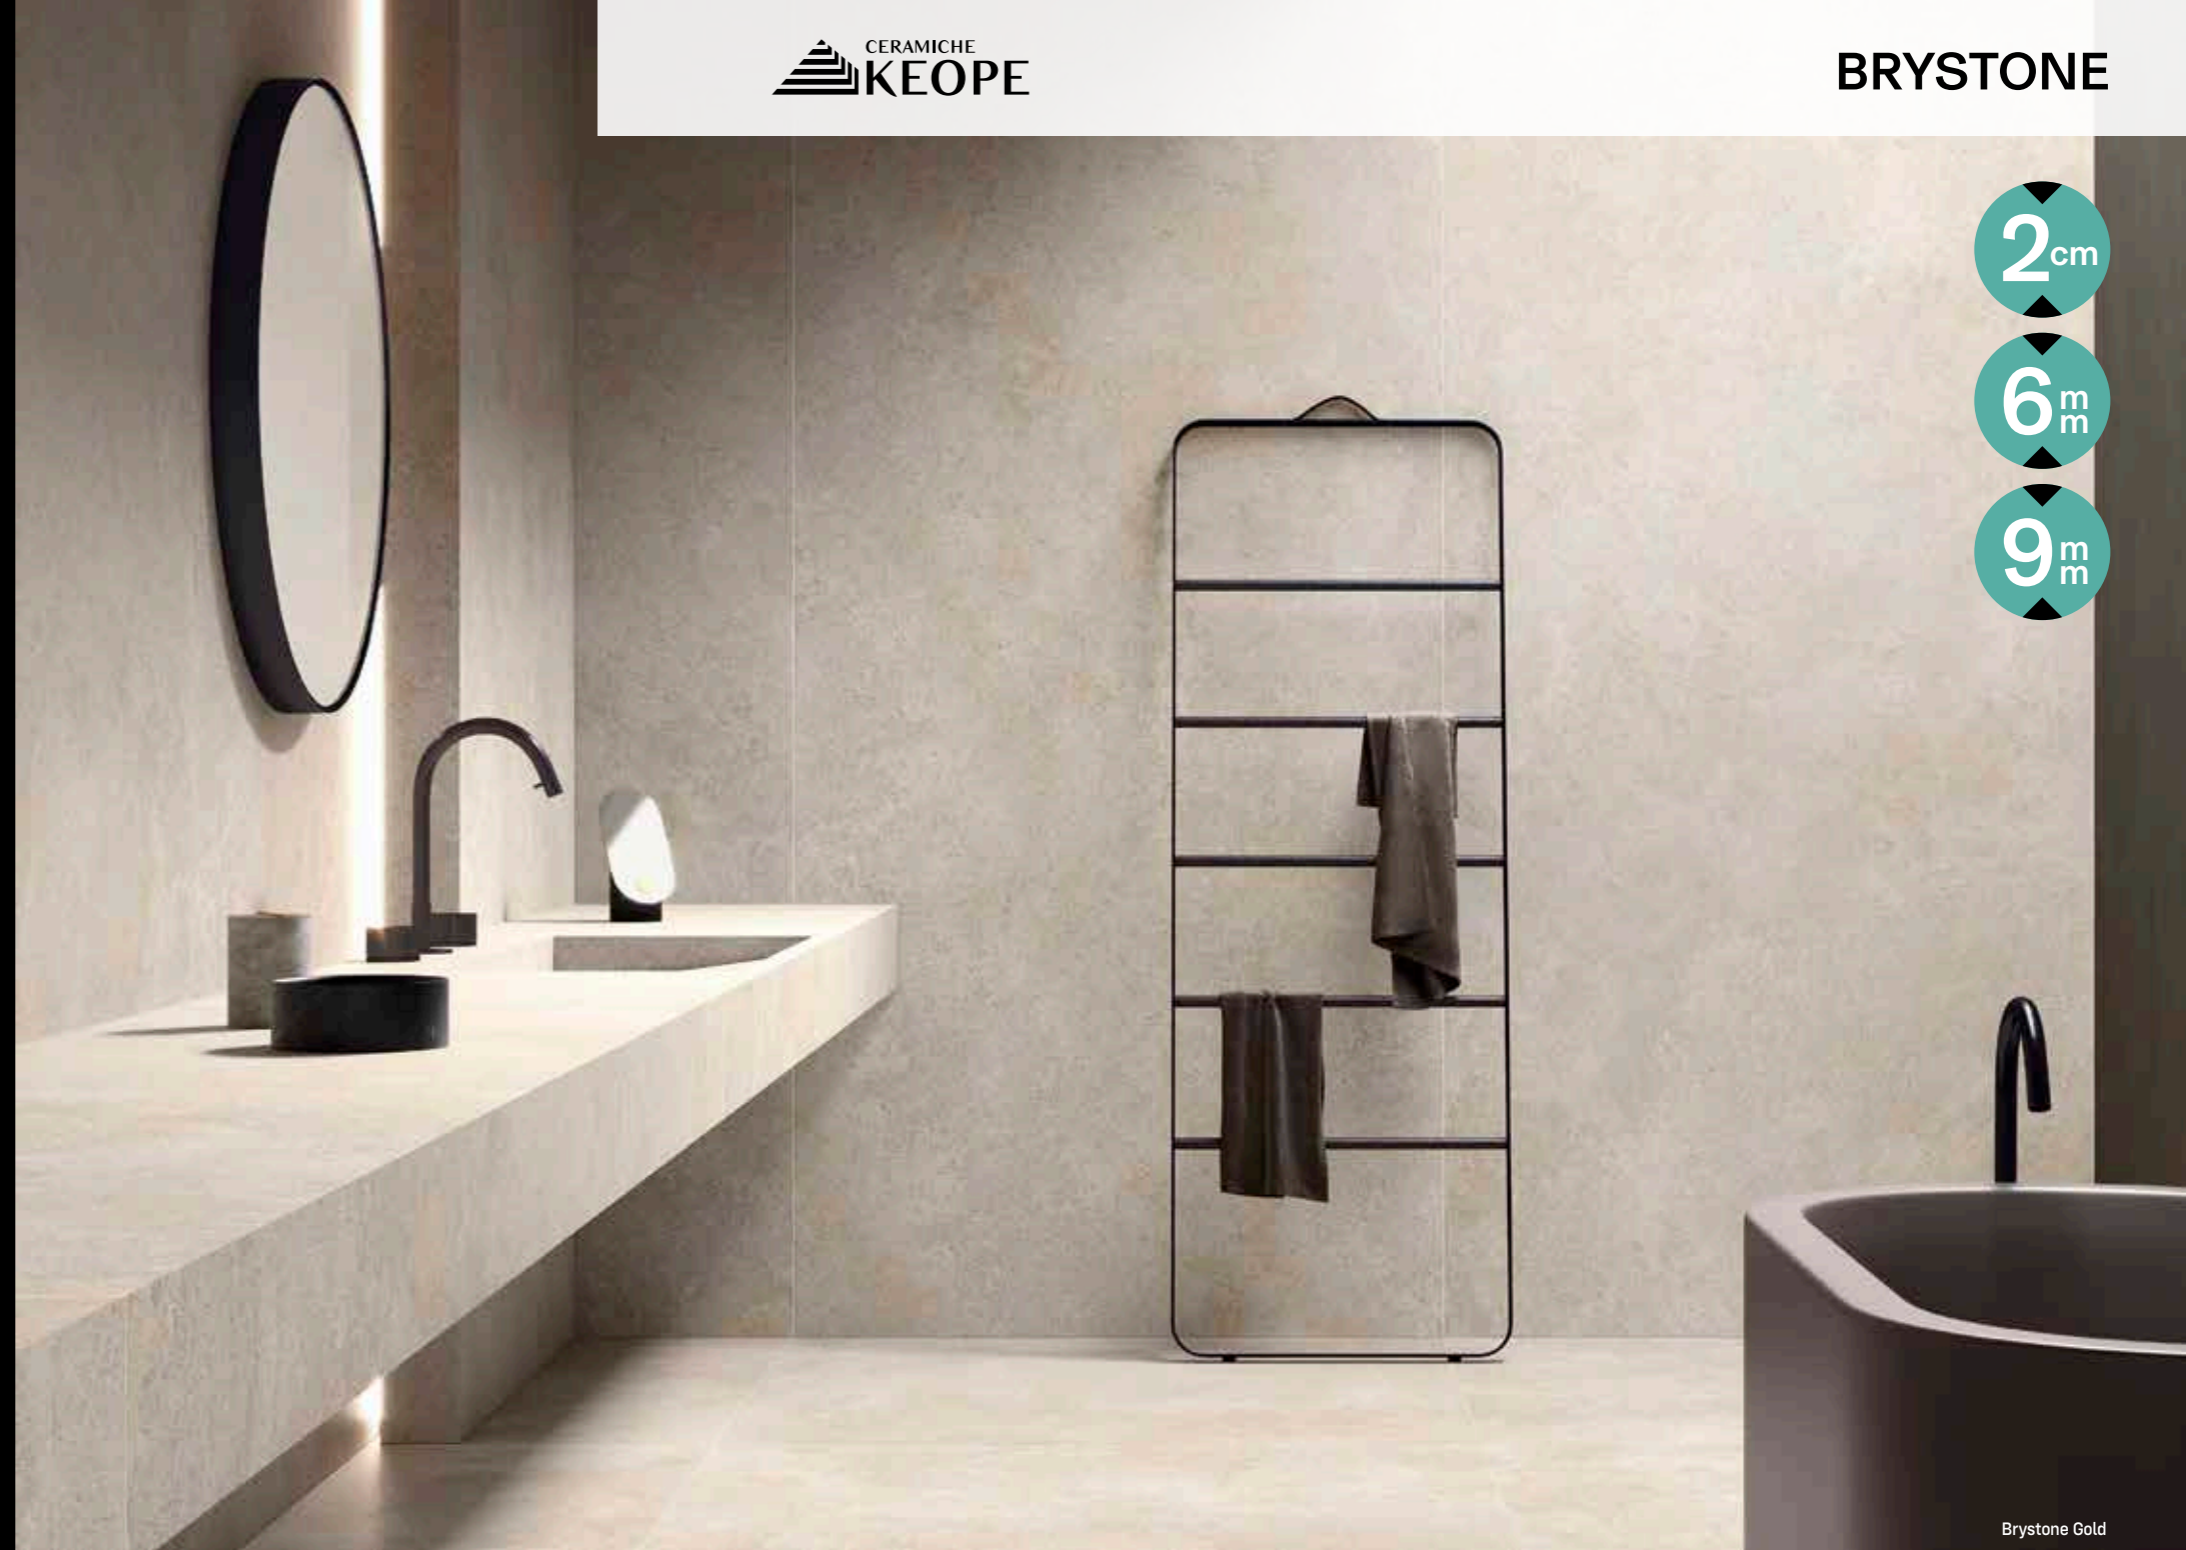

Dlažba Brystone Ivory • 60×60 Natural DYH3
Structured DY3H

Dlažba Brystone Avana • 60×60 Natural DYH4
Structured DY4H

Dlažba Brystone Grey • 60×60 Natural DYH1
Structured DY1H

Brystone Grey

Brystone Grey

Brystone Avana