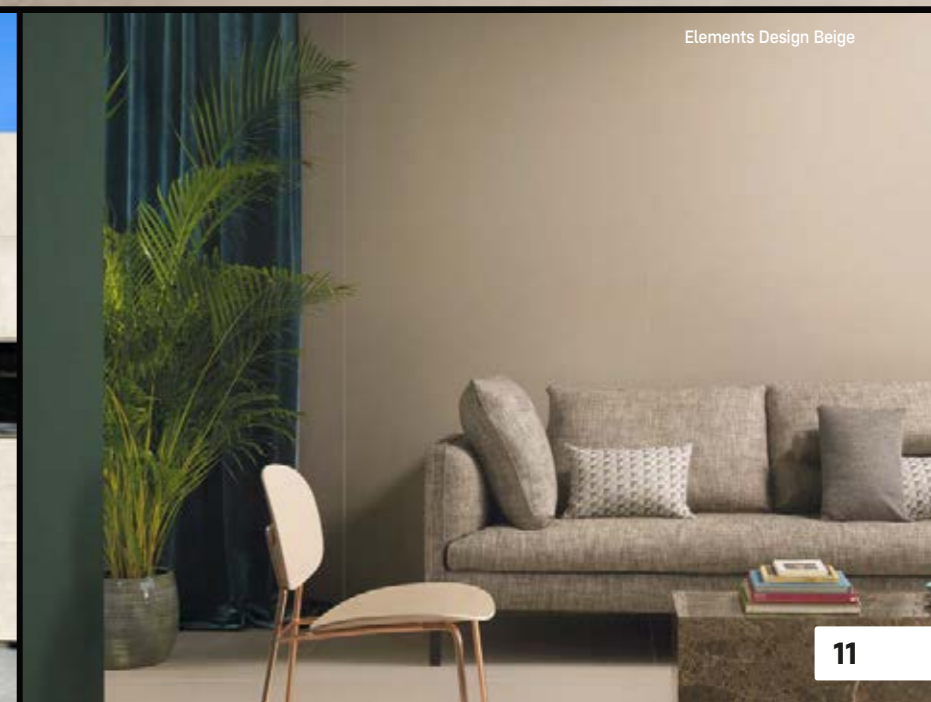

Ikon White

Elements Design Beige